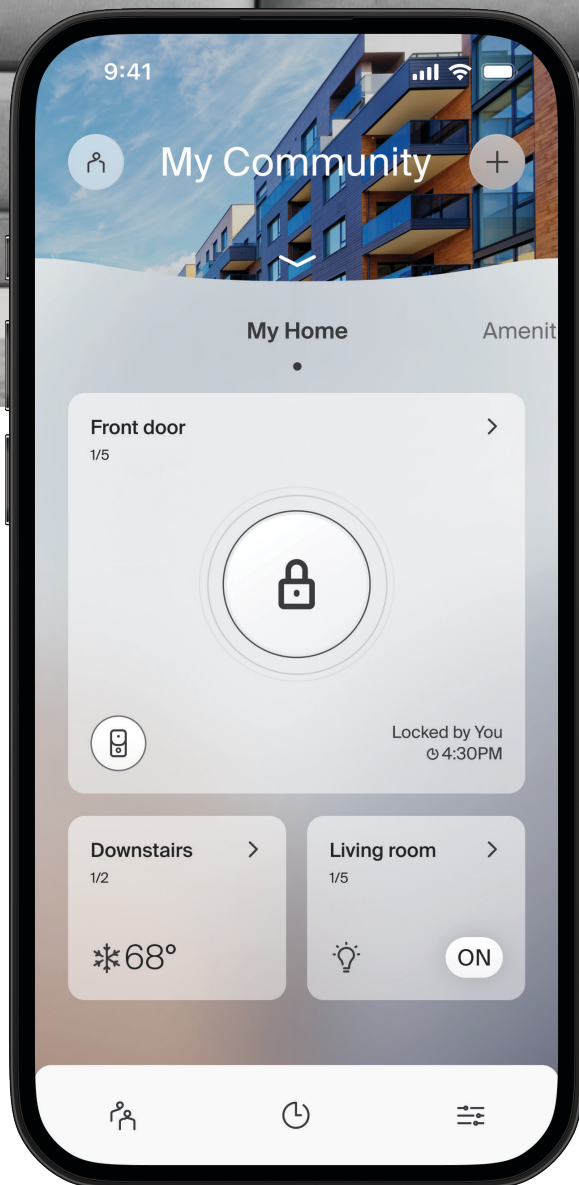

Welcome to your home... made smarter

**In the coming days you'll receive
an email invitation to:**

1. Download the Ambient Home app
2. Create an account
3. Get started using the new features of your smart home

Have questions?

Visit
ambientproptech.com/support
for more info.

Key Ambient features

Through an intuitive app dashboard, experience convenient and comfortable living.

Quick controls make it easy to manage temperature settings, turn on lights, and access entryways and spaces.*

Easily switch between locks
Swipe to find your most used locks, and long press to operate

Welcome your guests
Never miss a visitor and know when a package arrives

Adjust your temperature
Tap to view and adjust your thermostat controls from anywhere you are. Long press to bring up Quick Controls

Last operation
See the latest state of your door and who operated it

Lights at your fingertips
Tap to enter the light view or long press the tile to bring up Quick Controls

See all recent activity
Easily know who has been coming and going