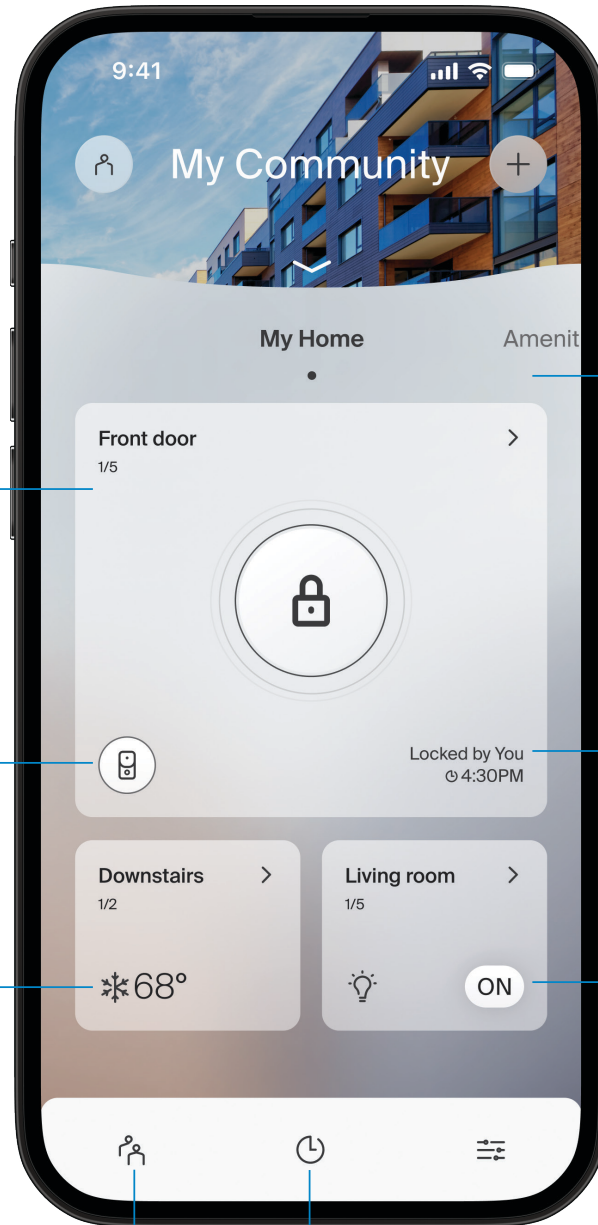

Welcome to your home... made smarter

**In the coming days you'll receive
an email invitation to:**

1. Download the Ambient Home app
2. Create an account
3. Get started using the new features of your smart home

Have questions?

Visit
ambientproptech.com/support
for more info.

Key Ambient features

Through an intuitive app dashboard, experience convenient and comfortable living.

Quick controls make it easy to manage temperature settings, turn on lights, and access entryways and spaces.*

Easily switch between locks
Swipe to find your most used locks, and long press to operate

Welcome your guests
Never miss a visitor and know when a package arrives

Adjust your temperature
Tap to view and adjust your thermostat controls from anywhere you are. Long press to bring up Quick Controls

Last operation
See the latest state of your door and who operated it

Lights at your fingertips
Tap to enter the light view or long press the tile to bring up Quick Controls

See all recent activity
Easily know who has been coming and going